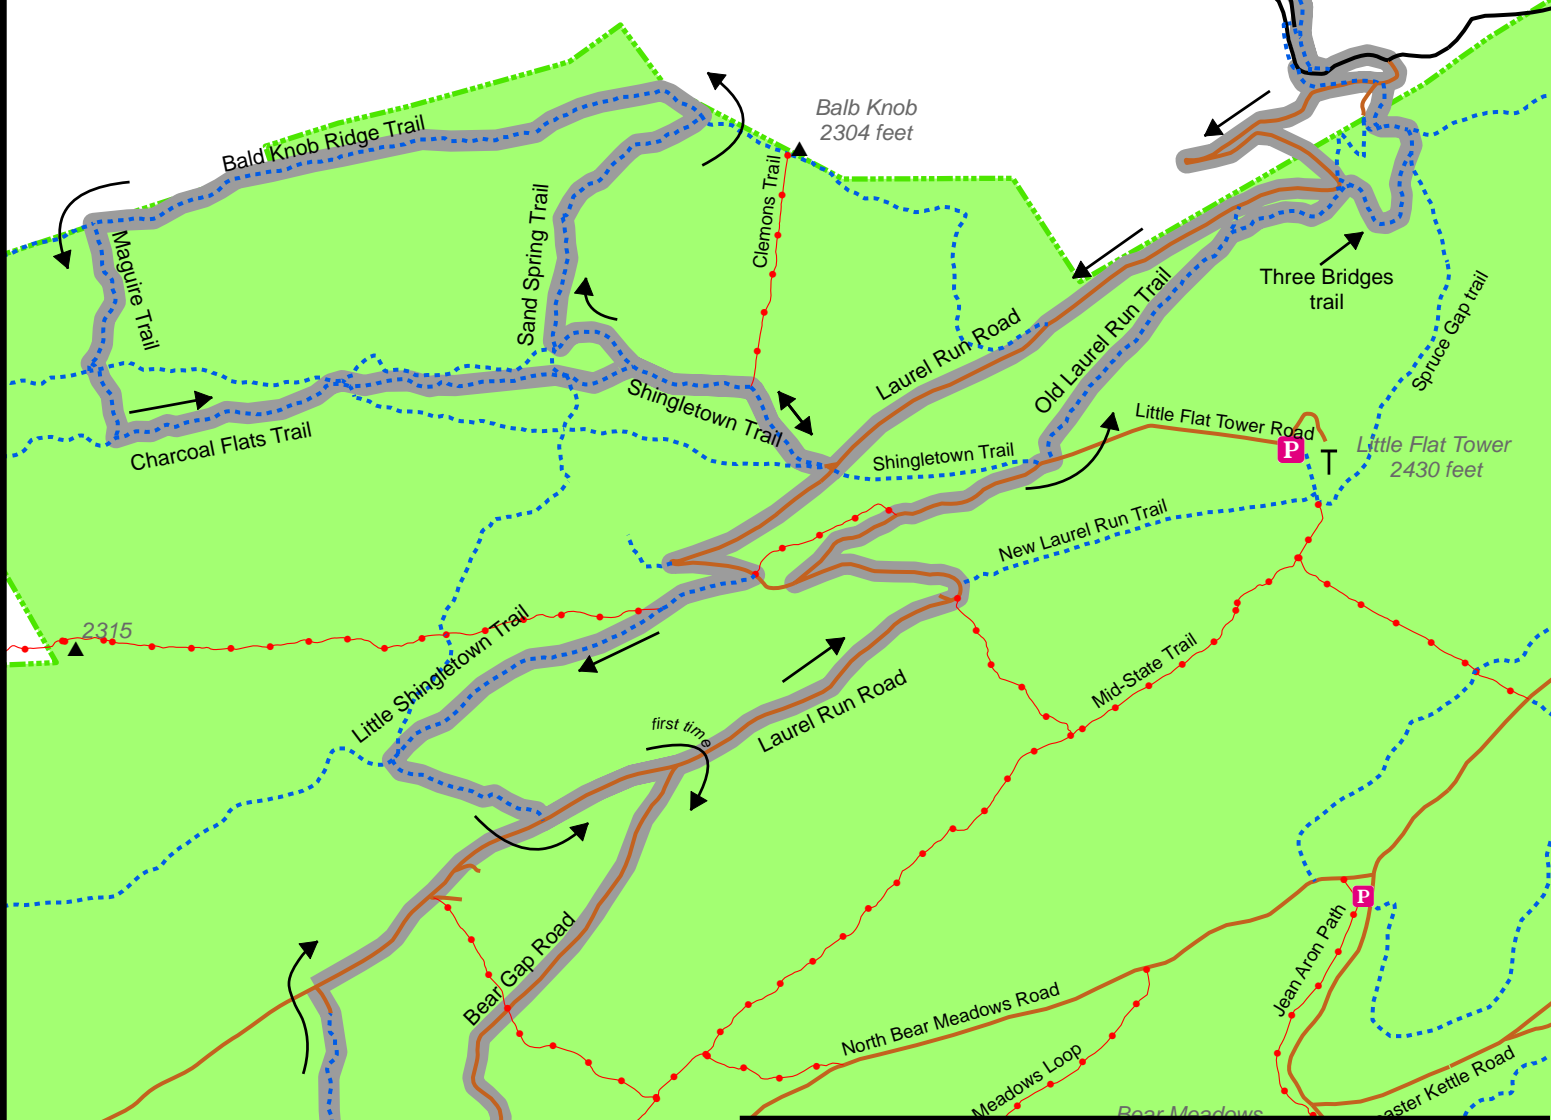

106 Village Drive
 State College, PA
 16803
 (814) 235-6220

Mon- Fri 10am-7pm
 Sat 9am-5pm
 Sunday-closed,
 we're out riding...

Route 322
 to Boalsburg & State College

Go-Cart Track
 Tussey Ski Resort

Start/Finsh

Ride #2 -- Total Length: 14.7 Miles 23.6 km

P Parking Lot	degraded forest road
T Tower	forest road
State Forest Boundary	hiking trail - no bicycles
recommended route	roads
	trail

1:24,000
 1 inch equals 2,000 feet
 1 cm equals 240 meters

0 0.25 0.5 Mile 0 0.5 1 km