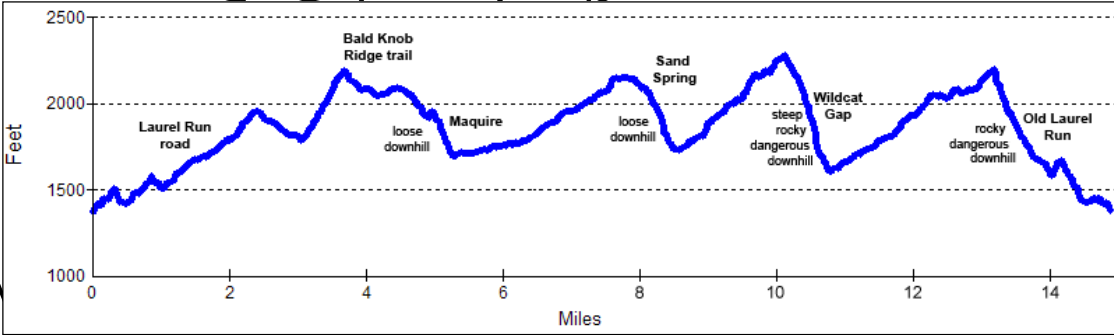

106 Village Drive
 State College, PA
 16803
 (814) 235-6220

Mon- Fri 10am-7pm
 Sat 9am-5pm
 Sunday-closed,
 we're out riding...

Route 322
 to Boalsburg & State College

Go-Cart Track
 Tussey Ski Resort

Start/Finsh

Ride #2 -- Total Length: 14.7 Miles 23.6 km

P Parking Lot	degraded forest road
T Tower	forest road
State Forest Boundary	hiking trail - no bicycles
recommended route	roads
	trail

1:24,000
 1 inch equals 2,000 feet
 1 cm equals 240 meters